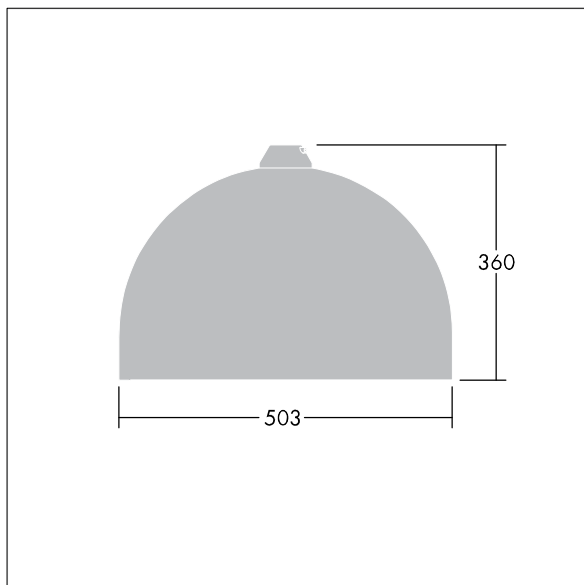

96635799 VIC2 48L70-740 NR CL2 N8M R9006

Victor

A large size LED road and street luminaire, in a modern and timeless design. 48 LEDs driven at 700mA with Narrow Road optic. Fixed output LED driver. Class II electrical, IP66. Body in aluminium, powder coated White aluminium RAL9006. Enclosure: toughened glass. Luminaire to be suspended using brackets (Ø27G), post top, or wall mounted. Tool-free electrical connection via 2 x 2.5 mm² terminal block. Pre-wired with 8m H07-RNF cable. Complete with 4000K LED

Dimensions: Ø503 x 360 mm
 Luminaire input power: 103 W
 Weight: 8.64 kg
 Scx: 0.144 m²

TLG_VCTR_F_65PDB.jpg

TLG_VCTR_M_SWLD2.wmf

This product contains a light source of energy efficiency class D.