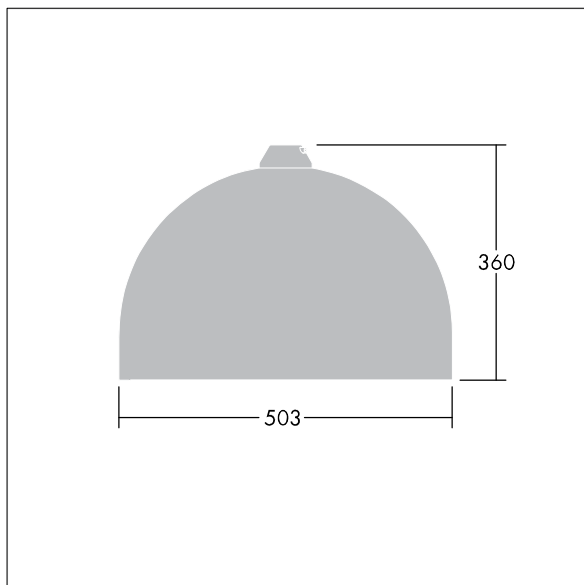

96635799 VIC2 48L70-740 NR CL2 N8M R9006

Victor

A large size LED road and street luminaire, in a modern and timeless design. 48 LEDs driven at 700mA with Narrow Road optic. Fixed output LED driver. Class II electrical, IP66. Body in aluminium, powder coated White aluminium RAL9006. Enclosure: toughened glass. Luminaire to be suspended using brackets (Ø27G), post top, or wall mounted. Tool-free electrical connection via 2 x 2.5 mm² terminal block. Pre-wired with 8m H07-RNF cable. Complete with 4000K LED

Dimensions: Ø503 x 360 mm
 Luminaire input power: 103 W
 Weight: 8.64 kg
 Scx: 0.144 m²

TLG_VCTR_F_65PDB.jpg

TLG_VCTR_M_SWLD2.wmf

This product contains a light source of energy efficiency class D.

All values marked with an * are rated values. Thorn uses tried and tested components from leading suppliers, however there may be isolated instances of technology-related failures of individual LEDs during the rated product lifetime. International standards set the tolerance in initial flux and connected load at ±10%. Unless stated otherwise, the values apply to an ambient temperature of 25°C.