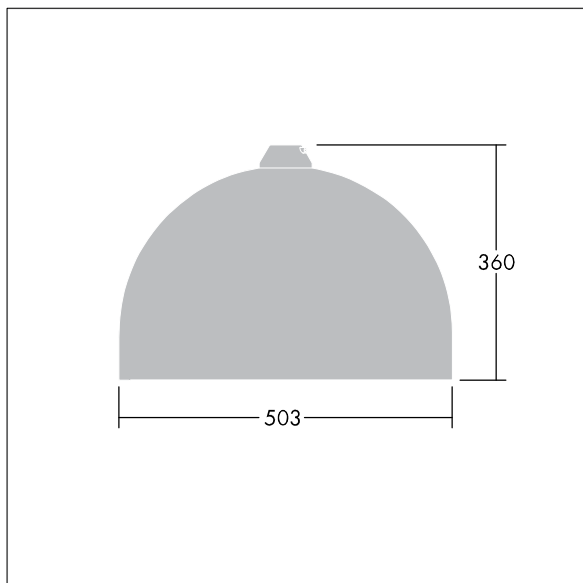

96635801 VIC2 60L50-740 NR CL2 N8M R9006

Victor

A large size LED road and street luminaire, in a modern and timeless design. 60 LEDs driven at 500mA with Narrow Road optic. Fixed output LED driver. Class II electrical, IP66. Body in aluminium, powder coated White aluminium RAL9006. Enclosure: toughened glass. Luminaire to be suspended using brackets (Ø27G), post top, or wall mounted. Tool-free electrical connection via 2 x 2.5 mm² terminal block. Pre-wired with 8m H07-RNF cable. Complete with 4000K LED

Dimensions: Ø503 x 360 mm

Luminaire input power: 90 W

Weight: 8.68 kg

Scx: 0.144 m²

TLG_VCTR_F_65PDB.jpg

TLG_VCTR_M_SWLD2.wmf

This product contains light sources of energy efficiency class D.