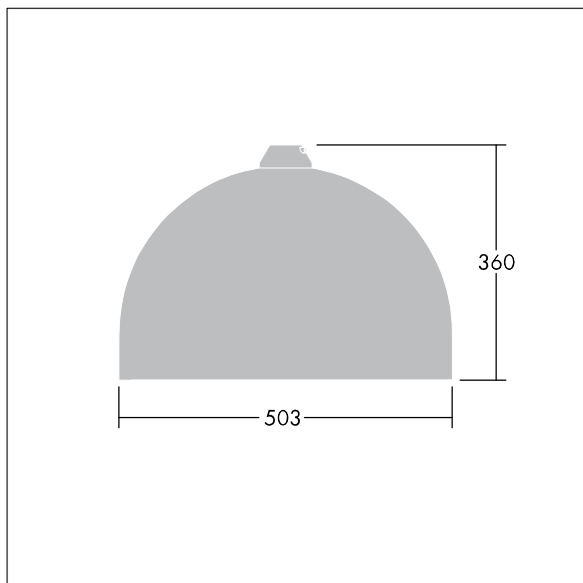

96635801 VIC2 60L50-740 NR CL2 N8M R9006

Victor

A large size LED road and street luminaire, in a modern and timeless design. 60 LEDs driven at 500mA with Narrow Road optic. Fixed output LED driver. Class II electrical, IP66. Body in aluminium, powder coated White aluminium RAL9006. Enclosure: toughened glass. Luminaire to be suspended using brackets (Ø27G), post top, or wall mounted. Tool-free electrical connection via 2 x 2.5 mm² terminal block. Pre-wired with 8m H07-RNF cable. Complete with 4000K LED

Dimensions: Ø503 x 360 mm

Luminaire input power: 90 W

Weight: 8.68 kg

Scx: 0.144 m²

TLG_VCTR_F_65PDB.jpg

TLG_VCTR_M_SWLD2.wmf

This product contains light sources of energy efficiency class D.

Victor