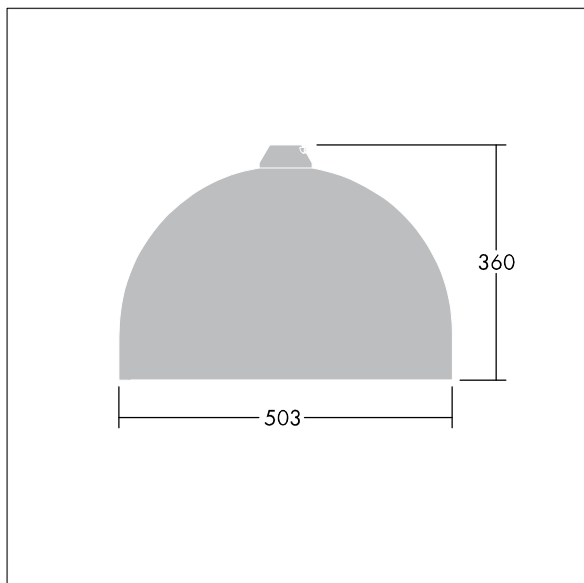

96635802 VIC2 60L70-740 NR CL2 N8M R9006

Victor

A large size LED road and street luminaire, in a modern and timeless design. 60 LEDs driven at 700mA with Narrow Road optic. Fixed output LED driver. Class II electrical, IP66. Body in aluminium, powder coated White aluminium RAL9006. Enclosure: toughened glass. Luminaire to be suspended using brackets (Ø27G), post top, or wall mounted. Tool-free electrical connection via 2 x 2.5 mm² terminal block. Pre-wired with 8m H07-RNF cable. Complete with 4000K LED

Dimensions: Ø503 x 360 mm
 Luminaire input power: 128 W
 Weight: 8.68 kg
 Scx: 0.144 m²

TLG_VCTR_F_65PDB.jpg

TLG_VCTR_M_SWLD2.wmf

This product contains light sources of energy efficiency class D.