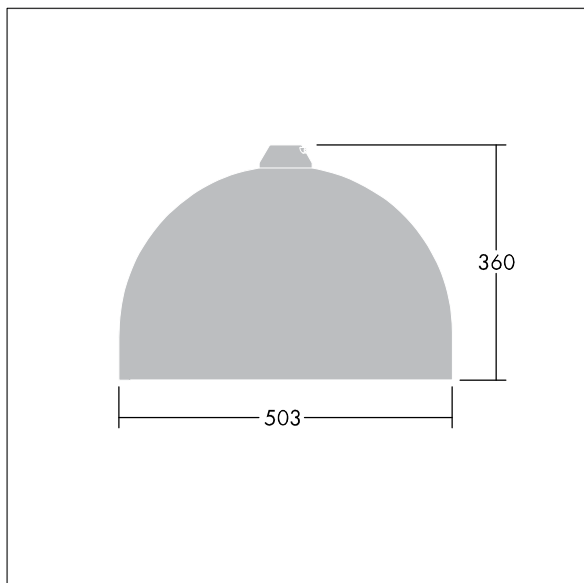

96635802 VIC2 60L70-740 NR CL2 N8M R9006

Victor

A large size LED road and street luminaire, in a modern and timeless design. 60 LEDs driven at 700mA with Narrow Road optic. Fixed output LED driver. Class II electrical, IP66. Body in aluminium, powder coated White aluminium RAL9006. Enclosure: toughened glass. Luminaire to be suspended using brackets (Ø27G), post top, or wall mounted. Tool-free electrical connection via 2 x 2.5 mm² terminal block. Pre-wired with 8m H07-RNF cable. Complete with 4000K LED

Dimensions: Ø503 x 360 mm
Luminaire input power: 128 W
Weight: 8.68 kg
Scx: 0.144 m²

TLG_VCTR_F_65PDB.jpg

TLG_VCTR_M_SWLD2.wmf

This product contains light sources of energy efficiency class D.

Victor

96635802 VIC2 60L70-740 NR CL2 N8M R9006