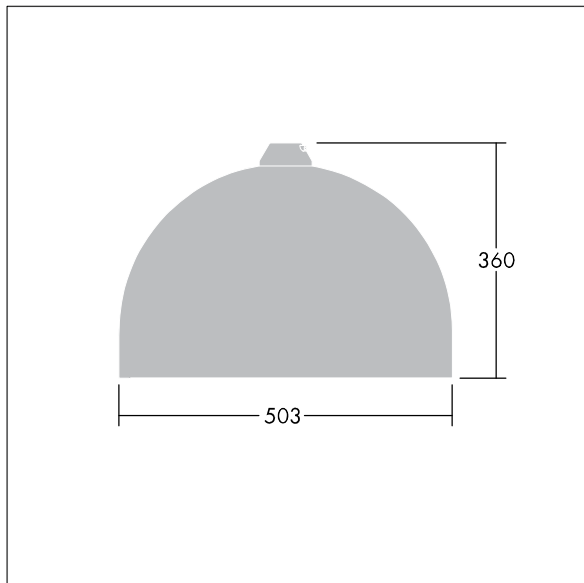

## Victor

A large size LED road and street luminaire, in a modern and timeless design. 72 LEDs driven at 500mA with Narrow Road optic. Fixed output LED driver. Class II electrical, IP66. Body in aluminium, powder coated White aluminium RAL9006. Enclosure: toughened glass. Luminaire to be suspended using brackets (Ø27G), post top, or wall mounted. Tool-free electrical connection via 2 x 2.5 mm<sup>2</sup> terminal block. Pre-wired with 8m H07-RNF cable. Complete with 4000K LED

Dimensions: Ø503 x 360 mm  
 Luminaire input power: 109 W  
 Weight: 8.71 kg  
 Scx: 0.144 m<sup>2</sup>

TLG\_VCTR\_F\_65PDB.jpg

TLG\_VCTR\_M\_SWLD2.wmf

This product contains a light source of energy efficiency class D.