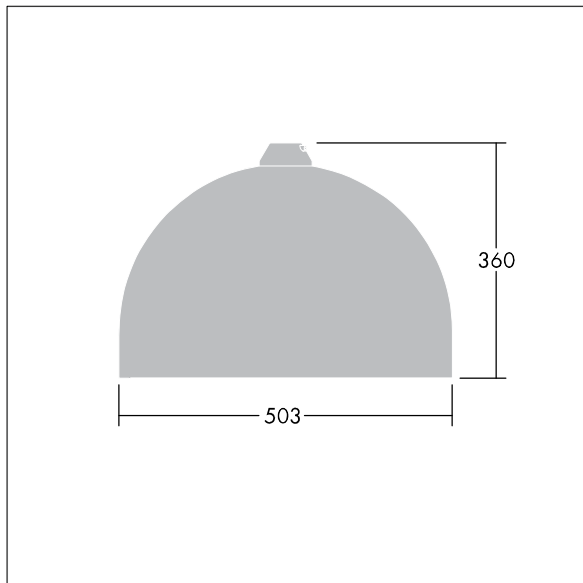

96635804 VIC2 72L50-740 NR CL2 N8M R9006

Victor

A large size LED road and street luminaire, in a modern and timeless design. 72 LEDs driven at 500mA with Narrow Road optic. Fixed output LED driver. Class II electrical, IP66. Body in aluminium, powder coated White aluminium RAL9006. Enclosure: toughened glass. Luminaire to be suspended using brackets (Ø27G), post top, or wall mounted. Tool-free electrical connection via 2 x 2.5 mm² terminal block. Pre-wired with 8m H07-RNF cable. Complete with 4000K LED

Dimensions: Ø503 x 360 mm
 Luminaire input power: 109 W
 Weight: 8.71 kg
 Scx: 0.144 m²

TLG_VCTR_F_65PDB.jpg

TLG_VCTR_M_SWLD2.wmf

This product contains a light source of energy efficiency class D.

Victor

96635804 VIC2 72L50-740 NR CL2 N8M R9006