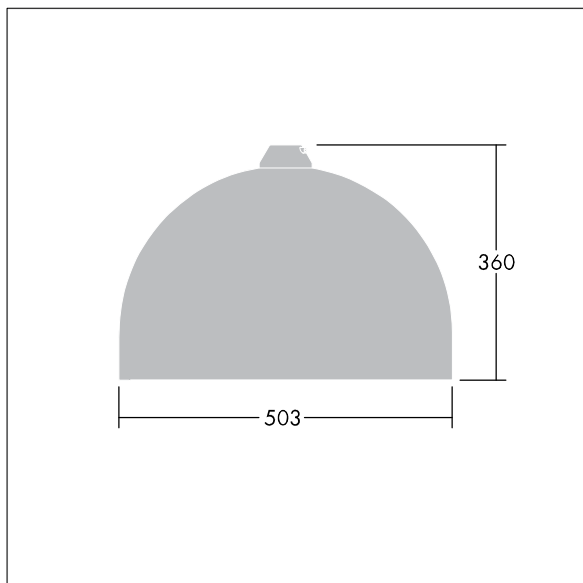

96635805 VIC2 72L70-740 NR CL2 N8M R9006

Victor

A large size LED road and street luminaire, in a modern and timeless design. 72 LEDs driven at 700mA with Narrow Road optic. Fixed output LED driver. Class II electrical, IP66. Body in aluminium, powder coated White aluminium RAL9006. Enclosure: toughened glass. Luminaire to be suspended using brackets (Ø27G), post top, or wall mounted. Tool-free electrical connection via 2 x 2.5 mm² terminal block. Pre-wired with 8m H07-RNF cable. Complete with 4000K LED

Dimensions: Ø503 x 360 mm
 Luminaire input power: 153 W
 Weight: 8.95 kg
 Scx: 0.144 m²

TLG_VCTR_F_65PDB.jpg

TLG_VCTR_M_SWLD2.wmf

This product contains a light source of energy efficiency class D.