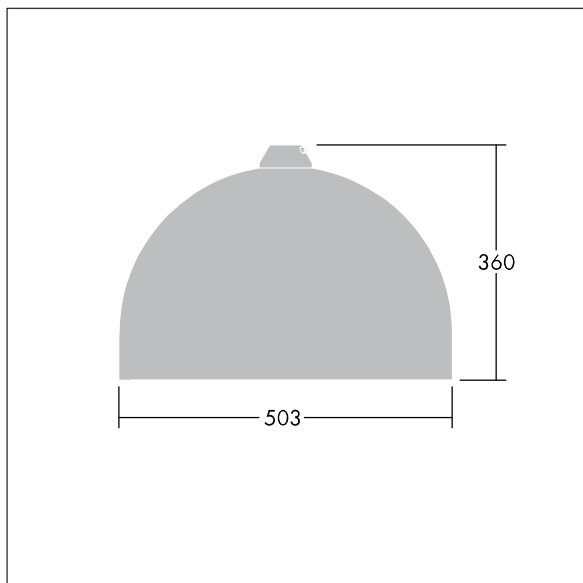

## Victor

A large size LED road and street luminaire, in a modern and timeless design. 72 LEDs driven at 700mA with Narrow Road optic. Fixed output LED driver. Class II electrical, IP66. Body in aluminium, powder coated White aluminium RAL9006. Enclosure: toughened glass. Luminaire to be suspended using brackets (Ø27G), post top, or wall mounted. Tool-free electrical connection via 2 x 2.5 mm<sup>2</sup> terminal block. Pre-wired with 8m H07-RNF cable. Complete with 4000K LED

Dimensions: Ø503 x 360 mm  
 Luminaire input power: 153 W  
 Weight: 8.95 kg  
 Scx: 0.144 m<sup>2</sup>

TLG\_VCTR\_F\_65PDB.jpg

TLG\_VCTR\_M\_SWLD2.wmf

This product contains a light source of energy efficiency class D.