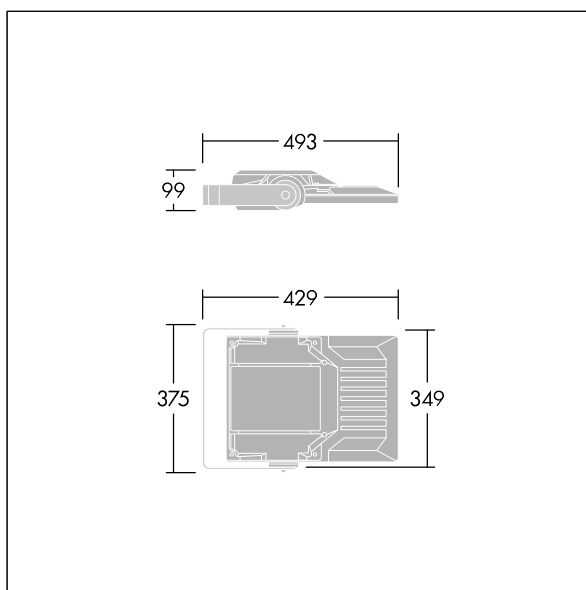

TLG_AFP2_M_S.wmf

This product contains a light source of energy efficiency class D.

All values marked with an * are rated values. Thorn uses tried and tested components from leading suppliers, however there may be isolated instances of technology-related failures of individual LEDs during the rated product lifetime. International standards set the tolerance in initial flux and connected load at $\pm 10\%$. Unless stated otherwise, the values apply to an ambient temperature of 25°C.

Thorn Lighting is constantly developing and improving its products. The right is reserved to change specifications without prior notification or public announcement.
© Thorn Lighting