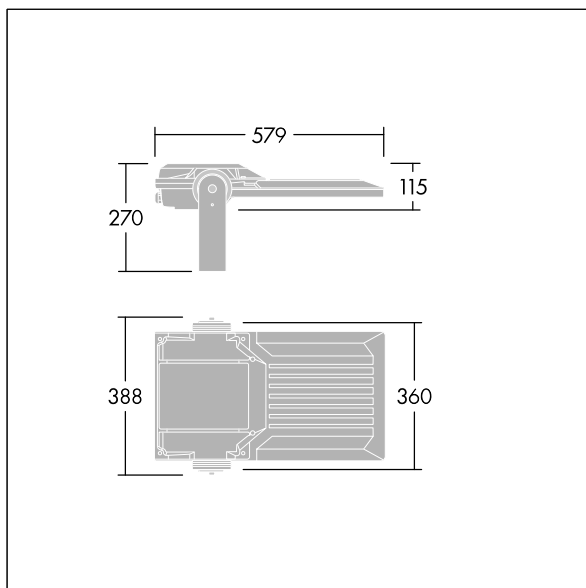

Areaflood Pro 2

96635881 AFP2 M 72L35-740 A4 CL2 GY

THORN

Areaflood Pro 2

A compact, lightweight, general purpose LED area floodlight. With medium body. LED converter driving 72 LEDs at 350mA with Asymmetrical 40° light distribution. IP66, IK08, Class II electrical. Body: die-cast aluminium (EN AC-44300), Light grey 150 sanded textured (close to RAL9006).. Enclosure: 4mm thick toughened glass. Reversible mounting stirrup supplied, optional spigot adaptors available separately for post top mounting. Complete with 4000K LED.

Integrated 6kV surge protection included as standard, with higher 10kV protection when selected (designated by 'SP' in the description).

Dimensions: 579 x 360 x 115 mm
Luminaire input power: 76 W
Luminaire luminous flux: 13149 lm
Luminaire efficacy: 173 lm/W
weight: 9.85 kg
Scx: 0.06 m²

TLG_AFP2_F_M_1.jpg

TLG_AFP2_M_M.wmf

This product contains a light source of energy efficiency class E.

All values marked with an * are rated values. Thorn uses tried and tested components from leading suppliers, however there may be isolated instances of technology-related failures of individual LEDs during the rated product lifetime. International standards set the tolerance in initial flux and connected load at $\pm 10\%$. Unless stated otherwise, the values apply to an ambient temperature of 25°C.