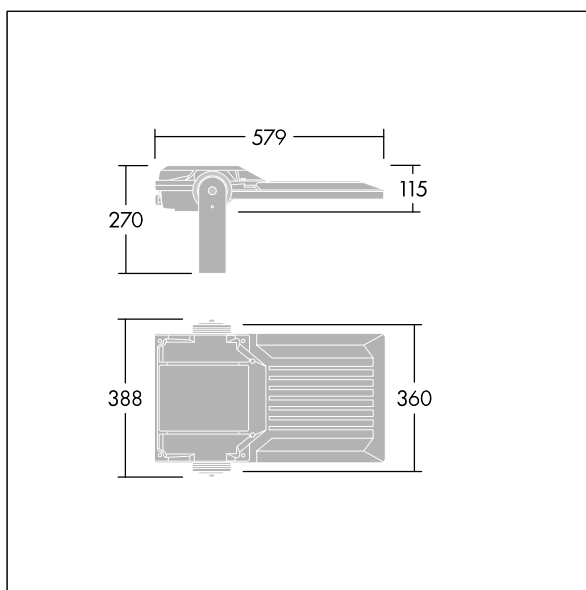

TLG_AFP2_M_M.wmf

This product contains a light source of energy efficiency class E.

All values marked with an * are rated values. Thorn uses tried and tested components from leading suppliers, however there may be isolated instances of technology-related failures of individual LEDs during the rated product lifetime. International standards set the tolerance in initial flux and connected load at $\pm 10\%$. Unless stated otherwise, the values apply to an ambient temperature of 25°C.

Thorn Lighting is constantly developing and improving its products. The right is reserved to change specifications without prior notification or public announcement.
© Thorn Lighting