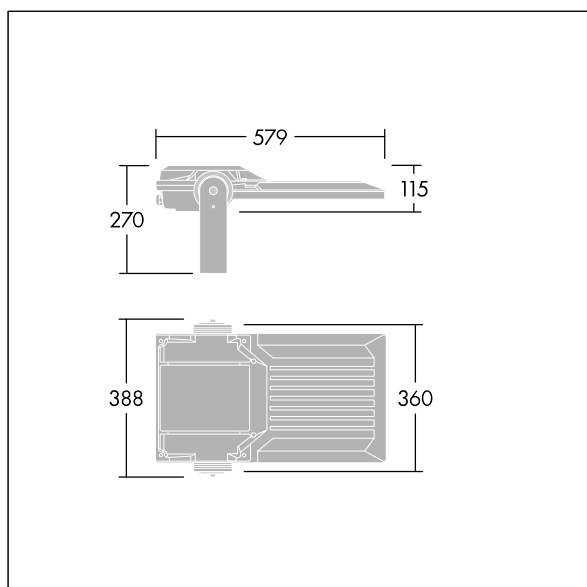

TLG_AFP2_M_M.wmf

This product contains a light source of energy efficiency class E.

All values marked with an * are rated values. Thorn uses tried and tested components from leading suppliers, however there may be isolated instances of technology-related failures of individual LEDs during the rated product lifetime. International standards set the tolerance in initial flux and connected load at $\pm 10\%$. Unless stated otherwise, the values apply to an ambient temperature of 25°C.

Thorn Lighting is constantly developing and improving its products. The right is reserved to change specifications without prior notification or public announcement.
© Thorn Lighting