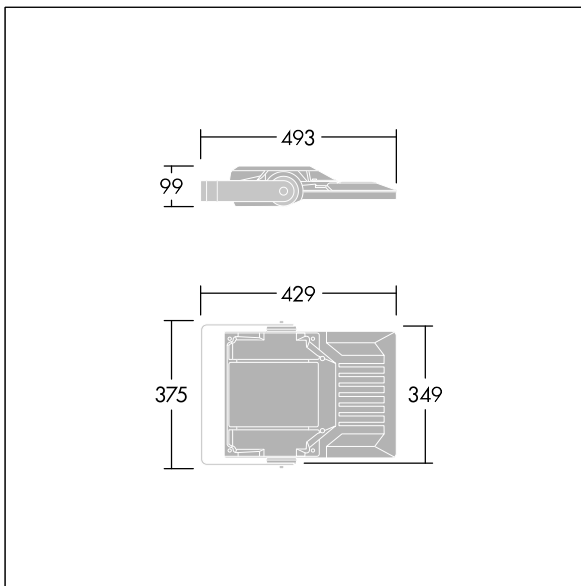

TLG_AFP2_M_S.wmf

This product contains a light source of energy efficiency class D.

All values marked with an * are rated values. Thorn uses tried and tested components from leading suppliers, however there may be isolated instances of technology-related failures of individual LEDs during the rated product lifetime. International standards set the tolerance in initial flux and connected load at $\pm 10\%$. Unless stated otherwise, the values apply to an ambient temperature of 25°C.

Thorn Lighting is constantly developing and improving its products. The right is reserved to change specifications without prior notification or public announcement.
© Thorn Lighting