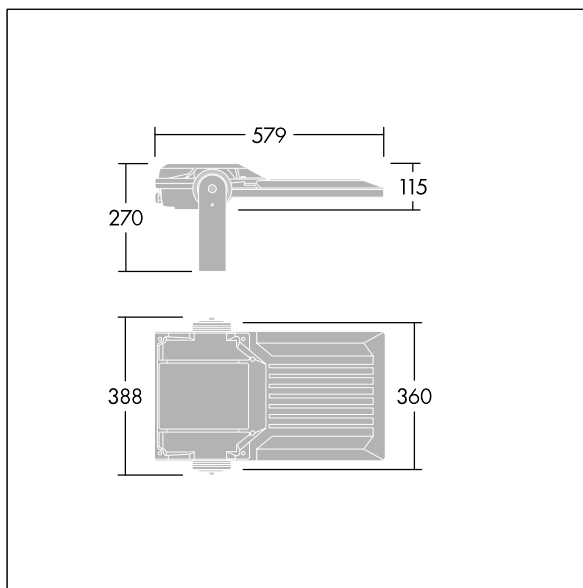

TLG_AFP2_M_M.wmf

This product contains light sources of energy efficiency classes D, E.

All values marked with an * are rated values. Thorn uses tried and tested components from leading suppliers, however there may be isolated instances of technology-related failures of individual LEDs during the rated product lifetime. International standards set the tolerance in initial flux and connected load at $\pm 10\%$. Unless stated otherwise, the values apply to an ambient temperature of 25°C.

Thorn Lighting is constantly developing and improving its products. The right is reserved to change specifications without prior notification or public announcement.
© Thorn Lighting