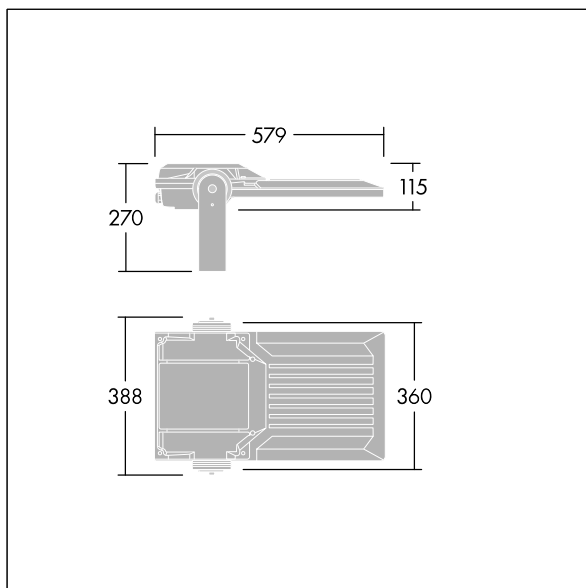

TLG_AFP2_M_M.wmf

This product contains a light source of energy efficiency class E.

All values marked with an * are rated values. Thorn uses tried and tested components from leading suppliers, however there may be isolated instances of technology-related failures of individual LEDs during the rated product lifetime. International standards set the tolerance in initial flux and connected load at $\pm 10\%$. Unless stated otherwise, the values apply to an ambient temperature of 25°C.

Thorn Lighting is constantly developing and improving its products. The right is reserved to change specifications without prior notification or public announcement.
© Thorn Lighting