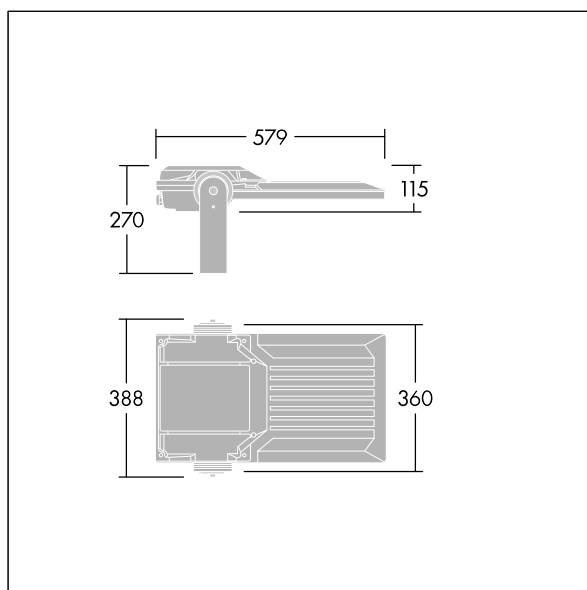

TLG_AFP2_M_M.wmf

This product contains a light source of energy efficiency class E.

All values marked with an * are rated values. Thorn uses tried and tested components from leading suppliers, however there may be isolated instances of technology-related failures of individual LEDs during the rated product lifetime. International standards set the tolerance in initial flux and connected load at $\pm 10\%$. Unless stated otherwise, the values apply to an ambient temperature of 25°C.

Thorn Lighting is constantly developing and improving its products. The right is reserved to change specifications without prior notification or public announcement.
© Thorn Lighting