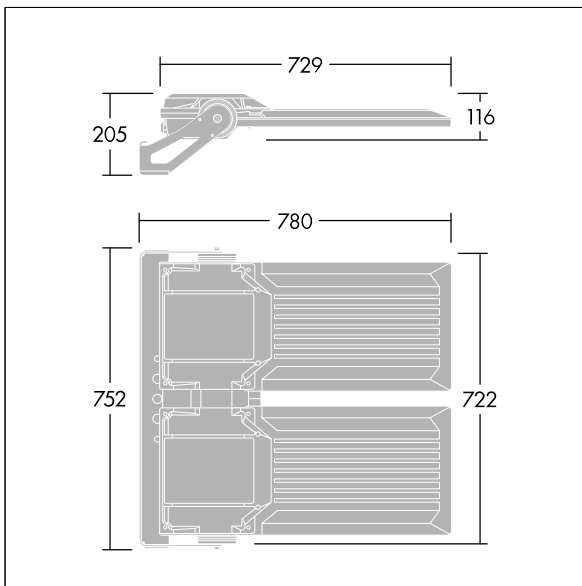

TLG_AFP2_M_2L.wmf

This product contains a light source of energy efficiency class E.

All values marked with an * are rated values. Thorn uses tried and tested components from leading suppliers, however there may be isolated instances of technology-related failures of individual LEDs during the rated product lifetime. International standards set the tolerance in initial flux and connected load at ±10%. Unless stated otherwise, the values apply to an ambient temperature of 25°C.

Thorn Lighting is constantly developing and improving its products. The right is reserved to change specifications without prior notification or public announcement.
© Thorn Lighting