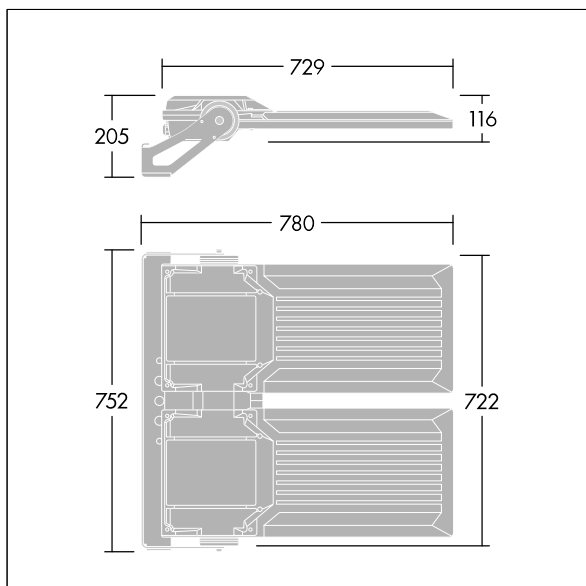

TLG_AFP2_M_2L.wmf

This product contains light sources of energy efficiency classes D, E.

All values marked with an * are rated values. Thorn uses tried and tested components from leading suppliers, however there may be isolated instances of technology-related failures of individual LEDs during the rated product lifetime. International standards set the tolerance in initial flux and connected load at $\pm 10\%$. Unless stated otherwise, the values apply to an ambient temperature of 25°C.

Thorn Lighting is constantly developing and improving its products. The right is reserved to change specifications without prior notification or public announcement.
© Thorn Lighting