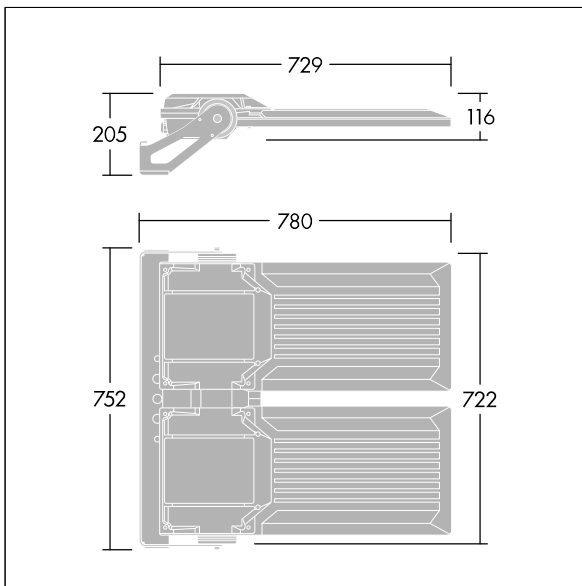

TLG_AFP2_M_2L.wmf

This product contains light sources of energy efficiency classes D, E.

All values marked with an * are rated values. Thorn uses tried and tested components from leading suppliers, however there may be isolated instances of technology-related failures of individual LEDs during the rated product lifetime. International standards set the tolerance in initial flux and connected load at ±10%. Unless stated otherwise, the values apply to an ambient temperature of 25°C.

Thorn Lighting is constantly developing and improving its products. The right is reserved to change specifications without prior notification or public announcement.
© Thorn Lighting