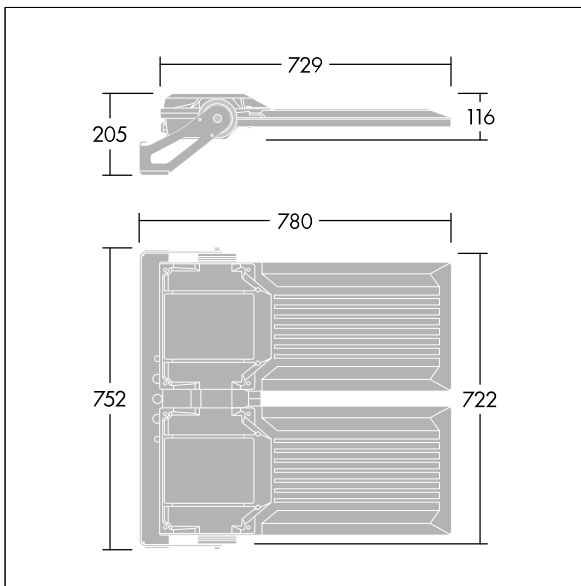

TLG_AFP2_M_2L.wmf

This product contains light sources of energy efficiency classes D, E.

All values marked with an * are rated values. Thorn uses tried and tested components from leading suppliers, however there may be isolated instances of technology-related failures of individual LEDs during the rated product lifetime. International standards set the tolerance in initial flux and connected load at ±10%. Unless stated otherwise, the values apply to an ambient temperature of 25°C.

Thorn Lighting is constantly developing and improving its products. The right is reserved to change specifications without prior notification or public announcement.
© Thorn Lighting