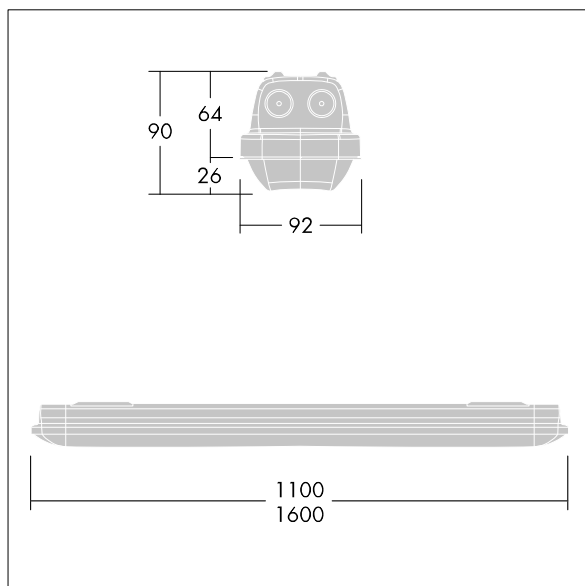

TLG_AQUP_M_LD1.wmf

This product contains a light source of energy efficiency class D.

All values marked with an * are rated values. Thorn uses tried and tested components from leading suppliers, however there may be isolated instances of technology-related failures of individual LEDs during the rated product lifetime. International standards set the tolerance in initial flux and connected load at $\pm 10\%$. Unless stated otherwise, the values apply to an ambient temperature of 25°C.

Thorn Lighting is constantly developing and improving its products. The right is reserved to change specifications without prior notification or public announcement.
© Thorn Lighting