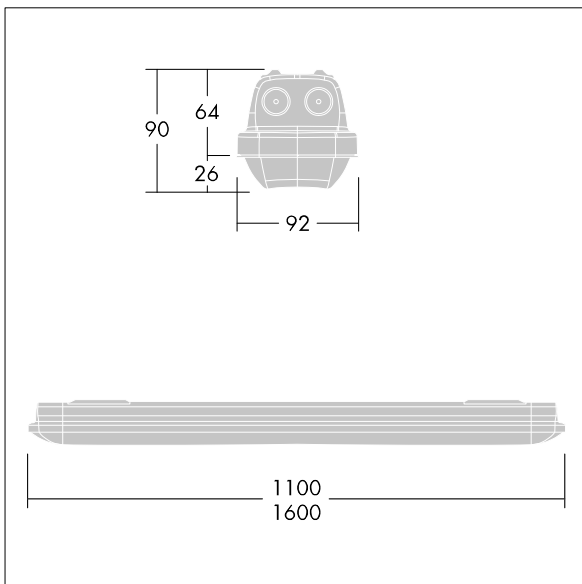

TLG_AQUP_M_LD1.wmf

This product contains a light source of energy efficiency class D.

All values marked with an * are rated values. Thorn uses tried and tested components from leading suppliers, however there may be isolated instances of technology-related failures of individual LEDs during the rated product lifetime. International standards set the tolerance in initial flux and connected load at $\pm 10\%$. Unless stated otherwise, the values apply to an ambient temperature of 25°C.

Thorn Lighting is constantly developing and improving its products. The right is reserved to change specifications without prior notification or public announcement.
© Thorn Lighting