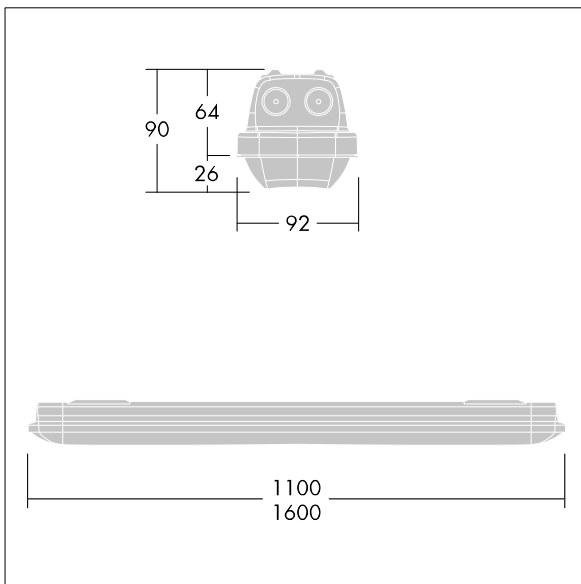

TLG_AQUP_M_LD1.wmf

This product contains a light source of energy efficiency class D.

All values marked with an * are rated values. Thorn uses tried and tested components from leading suppliers, however there may be isolated instances of technology-related failures of individual LEDs during the rated product lifetime. International standards set the tolerance in initial flux and connected load at ±10%. Unless stated otherwise, the values apply to an ambient temperature of 25°C.

Thorn Lighting is constantly developing and improving its products. The right is reserved to change specifications without prior notification or public announcement.
© Thorn Lighting