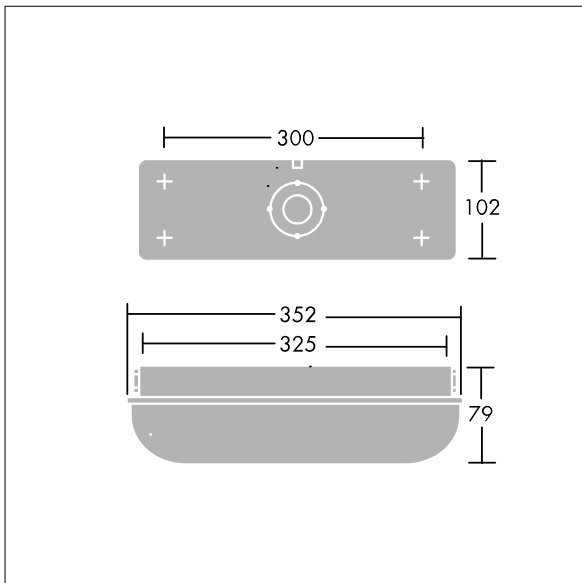

Escort

THORN

96636082 ESCORT I-SLCT 800/1K-840 HF

IP65	IK10	⊕	CE	⚡	EAC	🔧	⚙️	850°C	T _a 25
------	------	---	----	---	-----	---	----	-------	-------------------

A durable, all weather bulkhead for surface mounting.

A self-contained, IP65, weatherproof bulkhead luminaire. Electronic, fixed output control gear. Durable, white, stove enamelled die-cast aluminium body and opal polycarbonate diffuser with vandal resistant screw fixings (Type T25 TORX screwdriver required). Suitable for interior and exterior industrial or public amenity usage. Lumen output selectable via internal switch. Complete with 4000K LED

ambient temperature: 0°C to +25°C

Dimensions: 352 x 102 x 79 mm
Luminaire input power: 7.3 W
Luminaire luminous flux: 800 lm
Luminaire efficacy: 110 lm/W
Weight: 1 kg

TLG_ESCT_F_LEDPDB.jpg

TLG_ESCT_M_LELDL1.wmf