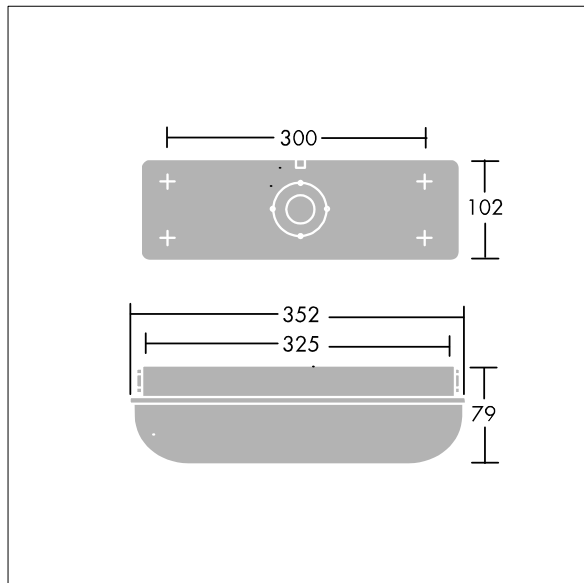

Escort

96636106 ESCORT 800-840 HF

THORN

IP65	IK10							850°C	T _a 25
------	------	--	--	--	--	--	--	-------	-------------------

A durable, all weather bulkhead for surface mounting.

A self-contained, IP65, weatherproof bulkhead luminaire. Electronic, fixed output control gear. Durable, white, stove enamelled die-cast aluminium body and opal polycarbonate diffuser with vandal resistant screw fixings (Type T25 TORX screwdriver required). Suitable for interior and exterior industrial or public amenity usage. Complete with 4000K LED

ambient temperature: 0°C to +25°C

Dimensions: 352 x 102 x 79 mm
Luminaire input power: 7.3 W
Luminaire luminous flux: 800 lm
Luminaire efficacy: 110 lm/W
Weight: 1 kg

TLG_ESCT_F_LEDPDB.jpg

TLG_ESCT_M_LELDL1.wmf