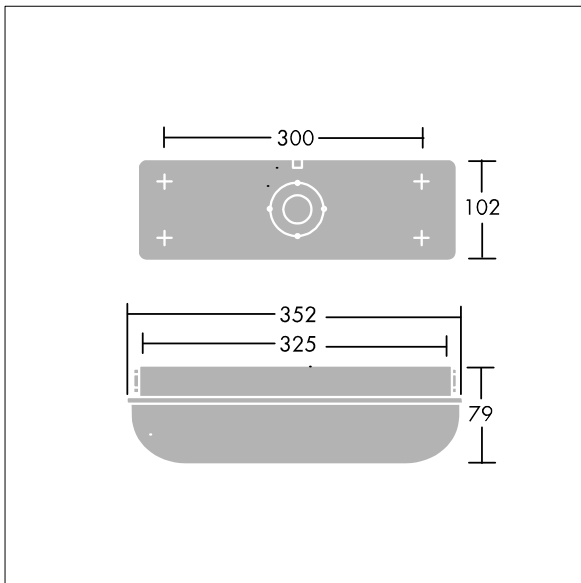

Escort

96636106 ESCORT 800-840 HF

THORN

IP65 IK10       850°C T_a25

A durable, all weather bulkhead for surface mounting.

A self-contained, IP65, weatherproof bulkhead luminaire. Electronic, fixed output control gear. Durable, white, stove enamelled die-cast aluminium body and opal polycarbonate diffuser with vandal resistant screw fixings (Type T25 TORX screwdriver required). Suitable for interior and exterior industrial or public amenity usage. Complete with 4000K LED

ambient temperature: 0°C to +25°C

Dimensions: 352 x 102 x 79 mm

Luminaire input power: 7.3 W

Luminaire luminous flux: 800 lm

Luminaire efficacy: 110 lm/W

Weight: 1 kg

TLG_ESCT_F_LEDPDB.jpg

TLG_ESCT_M_LELDL1.wmf