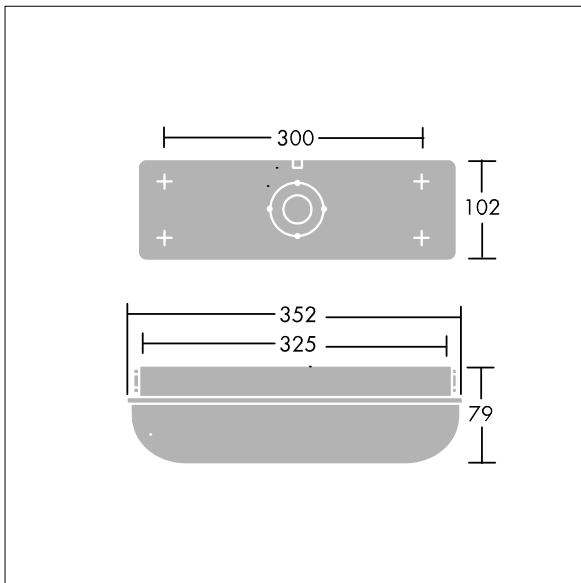

Escort

THORN

96636107 ESCORT 1000-840 HF

IP65 IK10       850°C  T_a25

A durable, all weather bulkhead for surface mounting.

A self-contained, IP65, weatherproof bulkhead luminaire. Electronic, fixed output control gear. Durable, white, stove enamelled die-cast aluminium body and opal polycarbonate diffuser with vandal resistant screw fixings (Type T25 TORX screwdriver required). Suitable for interior and exterior industrial or public amenity usage. Complete with 4000K LED

ambient temperature: 0°C to +25°C

Dimensions: 352 x 102 x 79 mm
Luminaire input power: 7.8 W
Luminaire luminous flux: 1000 lm
Luminaire efficacy: 128 lm/W
Weight: 1 kg

TLG_ESCT_F_LEDPDB.jpg

TLG_ESCT_M_LELDL1.wmf