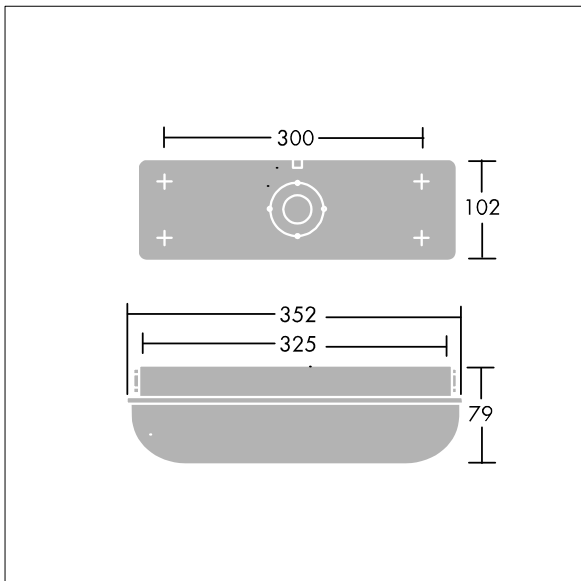

## 96636107 ESCORT 1000-840 HF

THORN

IP65 IK10       850°C  $T_a25$

A durable, all weather bulkhead for surface mounting.

A self-contained, IP65, weatherproof bulkhead luminaire. Electronic, fixed output control gear. Durable, white, stove enamelled die-cast aluminium body and opal polycarbonate diffuser with vandal resistant screw fixings (Type T25 TORX screwdriver required). Suitable for interior and exterior industrial or public amenity usage. Complete with 4000K LED

ambient temperature: 0°C to +25°C

Dimensions: 352 x 102 x 79 mm  
Luminaire input power: 7.8 W  
Luminaire luminous flux: 1000 lm  
Luminaire efficacy: 128 lm/W  
Weight: 1 kg

TLG\_ESCT\_F\_LEDPDB.jpg

TLG\_ESCT\_M\_LELDL1.wmf