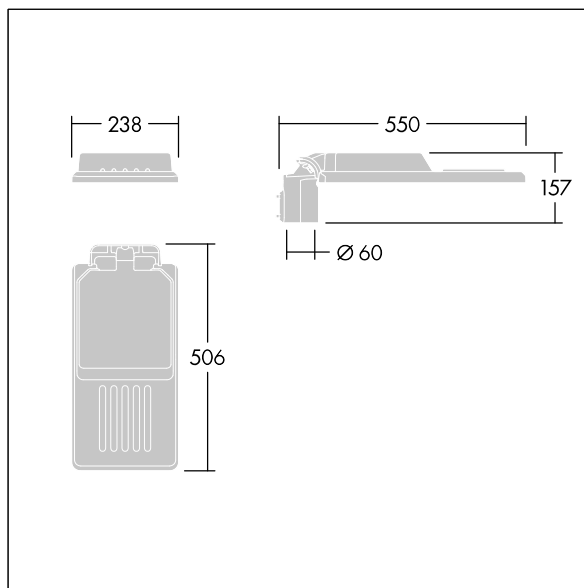

96636140 IS S 24L105-730 NR CL1 WS0.3 M60 GY-S

ISO 9223 C5	ida LAMP SKY APPROVED	IP66	IK08	⊕	CE	⚡	♻️	🔧	🔧	T _a 35
----------------	--------------------------	------	------	---	----	---	----	---	---	-------------------

Isaro

A discrete and flexible road and street lantern with durable high performance. Programmable LED driver, set for fixed output, driving 24 LEDs at 1050mA. Body: small size, die-cast aluminium (EN AC-44300), powder coated textured Light grey textured (150) - partly painted. Shaft: Light grey textured (150) - partly painted. Cover: Extra White glass. Fixings: stainless steel with anti-galvanic treatment. narrow road optic, with Colour Rendering Index min.: 70, Correlated colour temperature*: 3000 Kelvin LEDs supplied. Class I electrical, Impact strength: IK08, IP66, Ta max.: 35°C. Supplied with Ø60mm spigot adaptor which can be fitted for post-top (0°/5°/10° tilt) or side-entry (-20°/-15°/-10°/-5°/0° tilt). Pre-wired with 0.3m, 1.5mm² H07RN-F cable.

Dimensions: 550 x 238 x 157 mm
 Luminaire input power: 78.7 W
 Luminaire luminous flux: 10344 lm
 Luminaire efficacy: 131 lm/W
 Weight: 4.06 kg
 Scx: 0.041 m²

TLG_ISLC_F_S_ZU_SR.jpg

TLG_ISLC_M_SMTp60.wmf