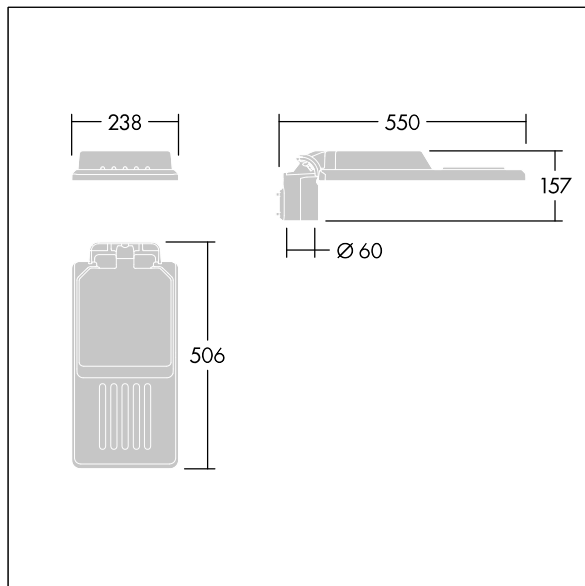

96636155 IS S 24L50-730 NR CL2 WS0.3 M60 GY-S

Isaro

A discrete and flexible road and street lantern with durable high performance. Programmable LED driver, set for fixed output, driving 24 LEDs at 500mA. Body: small size, die-cast aluminium (EN AC-44300), powder coated textured Light grey textured (150) - partly painted. Shaft: Light grey textured (150) - partly painted/unpainted. Cover: Extra White glass. Fixings: stainless steel with anti-galvanic treatment. narrow road optic, with Colour Rendering Index min.: 70, Correlated colour temperature\*: 3000 Kelvin LEDs supplied. Class II electrical, Impact strength: IK08, IP66, Ta max.: 45°C. Supplied with Ø60mm spigot adaptor which can be fitted for post-top (0°/5°/10° tilt) or side-entry (-20°/-15°/-10°/-5°/0° tilt). Pre-wired with 0.3m, 1.5mm<sup>2</sup> H07RN-F cable.

Dimensions: 550 x 238 x 157 mm  
 Luminaire input power: 36.5 W  
 Luminaire luminous flux: 5523 lm  
 Luminaire efficacy: 151 lm/W  
 Weight: 4 kg  
 Scx: 0.041 m<sup>2</sup>

TLG\_ISLC\_F\_S\_ZU\_SR.jpg

TLG\_ISLC\_M\_SMTP60.wmf

This product contains a light source of energy efficiency class D.

All values marked with an \* are rated values. Thorn uses tried and tested components from leading suppliers, however there may be isolated instances of technology-related failures of individual LEDs during the rated product lifetime. International standards set the tolerance in initial flux and connected load at ±10%. Unless stated otherwise, the values apply to an ambient temperature of 25°C.