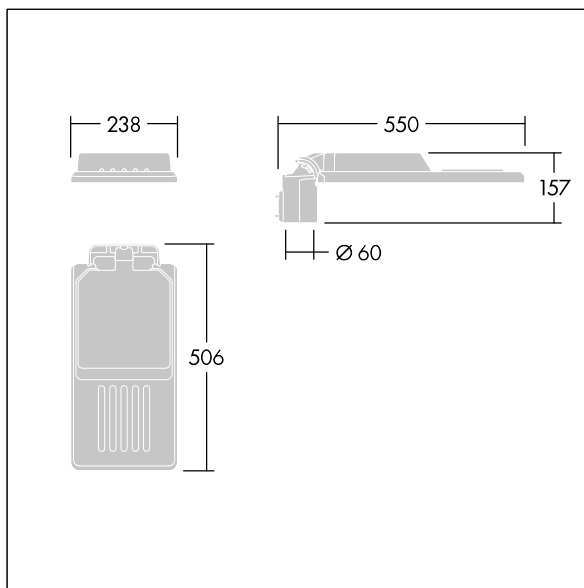

### Isaro

A discrete and flexible road and street lantern with durable high performance. Programmable LED driver, set for fixed output, driving 24 LEDs at 1050mA. Body: small size, die-cast aluminium (EN AC-44300), powder coated textured Light grey textured (150) - partly painted. Shaft: Light grey textured (150) - partly painted. Cover: Extra White glass. Fixings: stainless steel with anti-galvanic treatment. narrow road optic, with Colour Rendering Index min.: 70, Correlated colour temperature\*: 3000 Kelvin LEDs supplied. Class II electrical, Impact strength: IK08, IP66, Ta max.: 35°C. Supplied with Ø60mm spigot adaptor which can be fitted for post-top (0°/5°/10° tilt) or side-entry (-20°/-15°/-10°/-5°/0° tilt). Pre-wired with 0.3m, 1.5mm<sup>2</sup> H07RN-F cable.

Dimensions: 550 x 238 x 157 mm  
 Luminaire input power: 78.7 W  
 Luminaire luminous flux: 10344 lm  
 Luminaire efficacy: 131 lm/W  
 Weight: 4.03 kg  
 Scx: 0.041 m<sup>2</sup>

TLG\_ISLC\_F\_S\_ZU\_SR.jpg