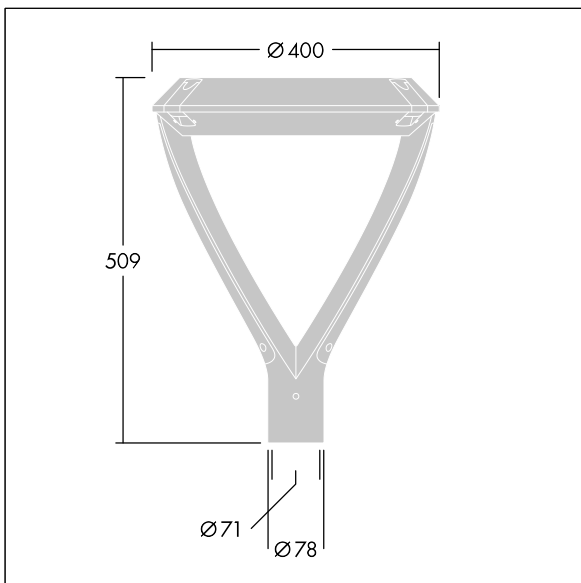

TLG_NELLA_M_Front.wmf

This product contains a light source of energy efficiency class C.

All values marked with an * are rated values. Thorn uses tried and tested components from leading suppliers, however there may be isolated instances of technology-related failures of individual LEDs during the rated product lifetime. International standards set the tolerance in initial flux and connected load at $\pm 10\%$. Unless stated otherwise, the values apply to an ambient temperature of 25°C .

Thorn Lighting is constantly developing and improving its products. The right is reserved to change specifications without prior notification or public announcement.
© Thorn Lighting