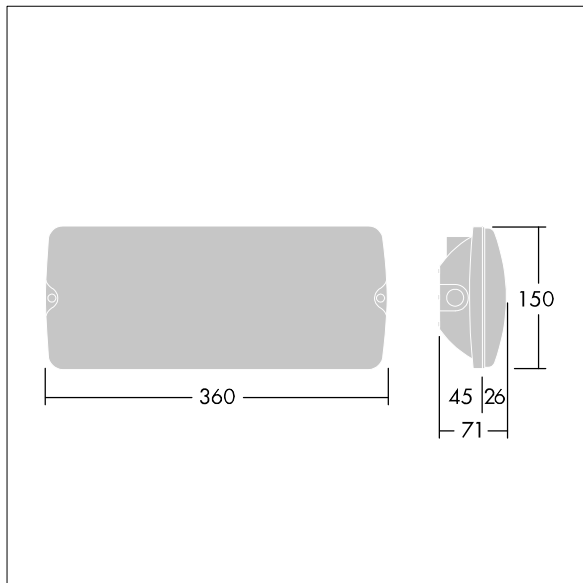

Voyager Solid

THORN

96637561 VOYAGER SOLID L P MS ELP WH

IP65 IK08 CE T_{a-20}
 $+40$

Voyager Solid

IP65 LED safety luminaire for surface ceiling mounting; semi-recessed mounting possible with optional mounting frame; luminaire for central emergency power supply, for central luminaire monitoring via powerline in connection with nBox system; settable emergency light level; non-maintained and maintained mode possible; addressing alternatively possible visually or via EZ-addressing; cable length from emergency power source to last luminaire: 200 m; housing made of polycarbonate white; cover made of transparent polycarbonate; tool-less 'click' mounting after fitting the housing base; quick fit terminal block, through wiring possible up to 2,5 mm²; zero maintenance thanks to LED technology; service life of 50,000 h; rated supply voltage: 48V DC; luminaire input power: max. 2.5W; degree of protection: IP65, class of protection: SC2; Impact strength: IK08; Dimensions: 360 x 150 x 71 mm: weight: 0.8 kg.

TLG_VYSO_F_OPL.jpg

TLG_VYSO_M_LDL.wmf

All values marked with an * are rated values. Thorn uses tried and tested components from leading suppliers, however there may be isolated instances of technology-related failures of individual LEDs during the rated product lifetime. International standards set the tolerance in initial flux and connected load at $\pm 10\%$. Unless stated otherwise, the values apply to an ambient temperature of 25°C.