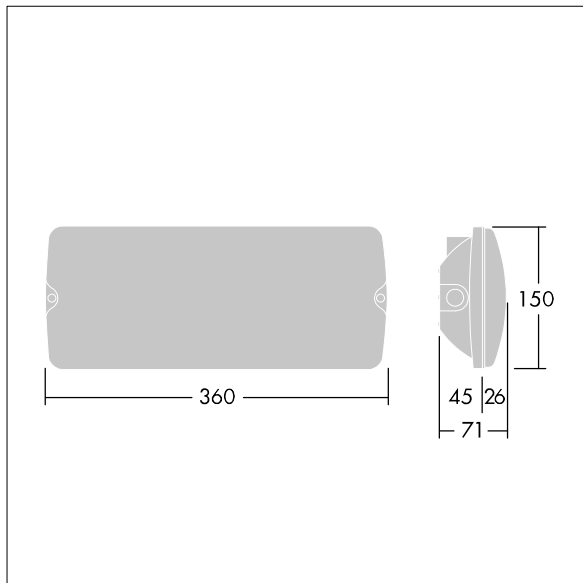

TLG_VYSO_M_LDL.wmf

All values marked with an * are rated values. Thorn uses tried and tested components from leading suppliers, however there may be isolated instances of technology-related failures of individual LEDs during the rated product lifetime. International standards set the tolerance in initial flux and connected load at $\pm 10\%$. Unless stated otherwise, the values apply to an ambient temperature of 25°C.

Thorn Lighting is constantly developing and improving its products. The right is reserved to change specifications without prior notification or public announcement.
© Thorn Lighting