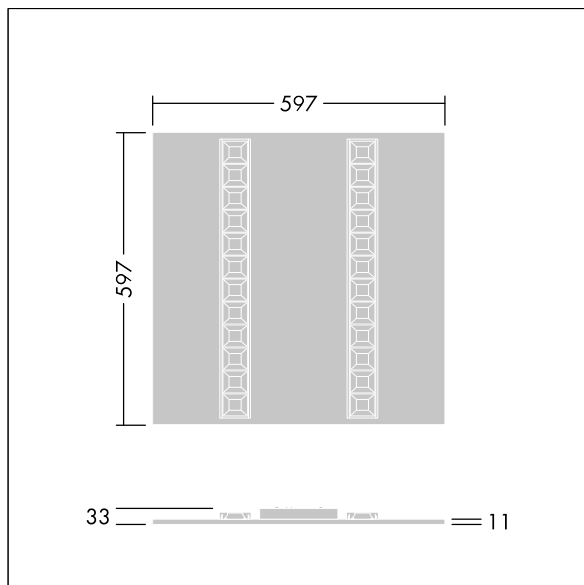

Omega Moduline

96636385 OMEGA M 3300-840 HF WHG Q600

THORN

Omega Moduline

A sustainable LED panel utilising replaceable modular linear LED light sources and driver for office and education applications. Each complete LED module can be easily replaced tool-free and offers a simple click-in mechanism, this allows a change of LED modules at end of life or the change of colour temperature or colour rendering if desired. A combination of deep cells with primary lenses provides high quality lighting with even light distribution and efficient glare control at very high brightness of the LED modules. Electronic, fixed output control gear. Class II electrical, IP20, Impact strength: IK03. Body: white mild sheet steel. LED module reflector finished in white. Suitable for recessed lay in grid ceilings as standard and when combined with additional accessories will allow installation in concealed ceilings, plasterboard ceilings, surface-mounted and suspended. All accessories need to be ordered separately. Rated median useful life: L90 50000 h at 25 °C. Colour Rendering Index min.: 80 Complete with 4000K LED.

Dimensions: 597 x 597 x 33 mm
Luminaire input power: 21.9 W
Luminaire luminous flux: 3200 lm
Luminaire efficacy: 146 lm/W
Weight: 2.52 kg

TLG_OMGM_F_600X600.jpg

TLG_OMGM_M_600X600.wmf

This product contains a light source of energy efficiency class D.