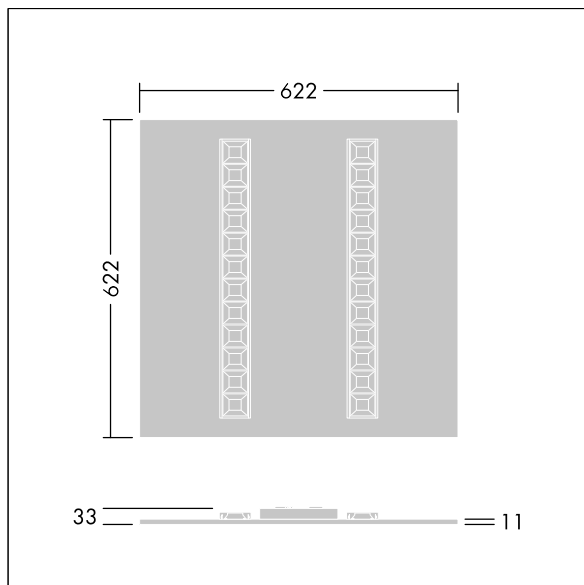

Omega Moduline

96636387 OMEGA M 3300-840 HF WHG Q625

THORN

Omega Moduline

A sustainable LED panel utilising replaceable modular linear LED light sources and driver for office and education applications. Each complete LED module can be easily replaced tool-free and offers a simple click-in mechanism, this allows a change of LED modules at end of life or the change of colour temperature or colour rendering if desired. A combination of deep cells with primary lenses provides high quality lighting with even light distribution and efficient glare control at very high brightness of the LED modules. Electronic, fixed output control gear. Class II electrical, IP20, Impact strength: IK03. Body: white mild sheet steel. LED module reflector finished in white. Suitable for recessed lay in grid ceilings as standard and when combined with additional accessories will allow installation in concealed ceilings, plasterboard ceilings, surface-mounted and suspended. All accessories need to be ordered separately. Rated median useful life: L90 50000 h at 25 °C. Colour Rendering Index min.: 80 Complete with 4000K LED.

Dimensions: 622 x 622 x 33 mm
Luminaire input power: 21.9 W
Luminaire luminous flux: 3200 lm
Luminaire efficacy: 146 lm/W
Weight: 2.65 kg

TLG_OMGM_F_600X600.jpg

TLG_OMGM_M_625X625.wmf

This product contains a light source of energy efficiency class D.