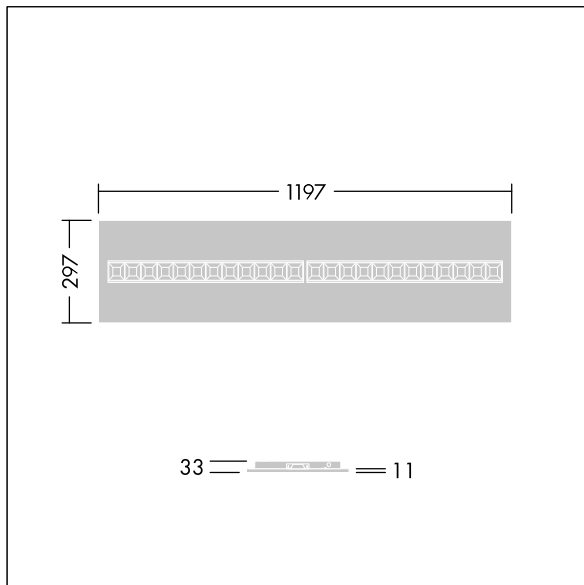

# Omega Moduline

THORN

96636396 OMEGA M 4800-840 HFIX WHG 3X12

## Omega Moduline

A sustainable LED panel utilising replaceable modular linear LED light sources and driver for office and education applications. Each complete LED module can be easily replaced tool-free and offers a simple click-in mechanism, this allows a change of LED modules at end of life or the change of colour temperature or colour rendering if desired. A combination of deep cells with primary lenses provides high quality lighting with even light distribution and efficient glare control at very high brightness of the LED modules. Electronic, DALI-2 dimmable. Class II electrical, IP20, Impact strength: IK03. Body: white. LED module reflector finished in white. Suitable for recessed lay in grid ceilings as standard and when combined with additional accessories will allow installation in concealed ceilings, plasterboard ceilings, surface-mounted and suspended. All accessories need to be ordered separately. Rated median useful life: L90 50000 h at 25 °C. Colour Rendering Index min.: 80 Complete with 4000K LED.

Dimensions: 1197 x 297 x 33 mm  
Luminaire input power: 33.8 W  
Luminaire luminous flux: 5000 lm  
Luminaire efficacy: 148 lm/W  
Weight: 2.76 kg

TLG\_OMGM\_F\_1200X300.jpg

TLG\_OMGM\_M\_300X1200.wmf

This product contains a light source of energy efficiency class D.