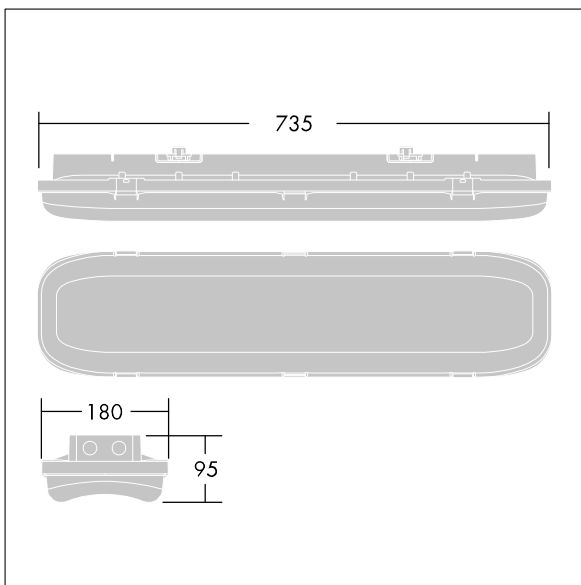

TLG_FORL_M_LED.wmf

All values marked with an * are rated values. Thorn uses tried and tested components from leading suppliers, however there may be isolated instances of technology-related failures of individual LEDs during the rated product lifetime. International standards set the tolerance in initial flux and connected load at ±10%. Unless stated otherwise, the values apply to an ambient temperature of 25°C.

Thorn Lighting is constantly developing and improving its products. The right is reserved to change specifications without prior notification or public announcement.
© Thorn Lighting