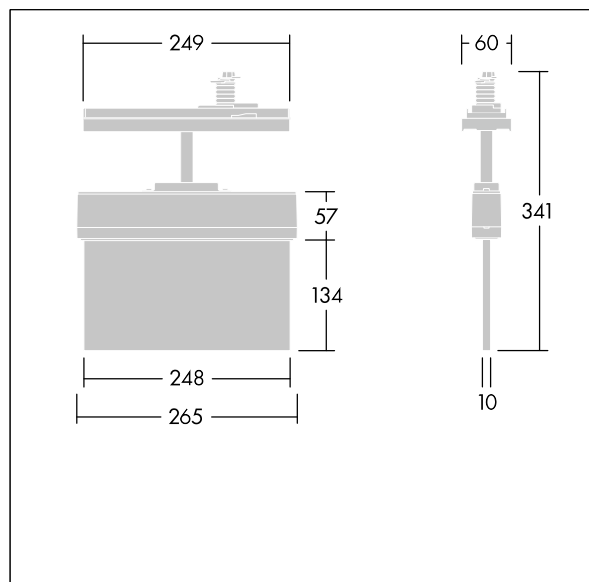

TLG_VYST_M_115_CONTUS.wmf

All values marked with an * are rated values. Unless stated otherwise, the values apply to an ambient temperature of 25°C.

Thorn Lighting is constantly developing and improving its products. The right is reserved to change specifications without prior notification or public announcement.
© Thorn Lighting