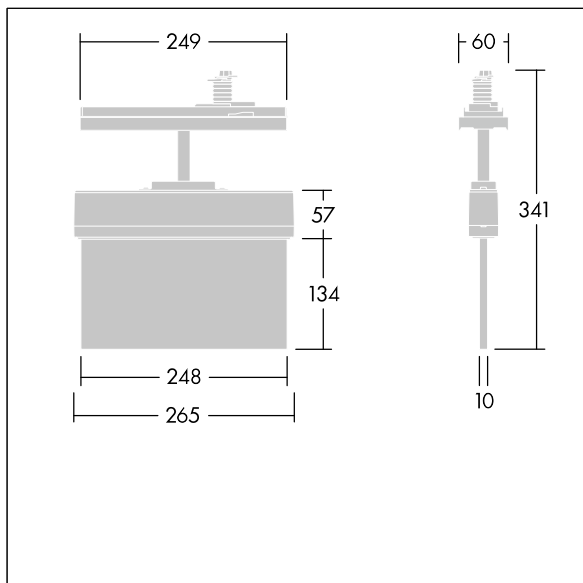

Voyager Style

THORN

96636577 VOYAGER STYLE 115 P CON ECP WH

T_a -5 +30	IP20	IK03	CE	T_a 0 +35
-----------------	------	------	----	----------------

Voyager Style

Ultra slim LED escape sign luminaire; Luminaire for central emergency light supply, for single monitoring of the luminaire via Powerline in connection with the eBox System, settable emergency light level; Non-maintained and maintained mode settable via the central battery system; housing made of polycarbonate ; luminaire easy to install; supplied with a set of ISO 7010 mountable direction signs (left, right, up, down and blank) for viewing from a maximum distance of 23 m; mounting of signs with discrete mounting pins; zero maintenance thanks to LED technology; service life of 50,000 h at constant luminous flux; uniform backlighting of pictogram; luminance > 500 cd/m² in the white region; Power supply: 220/240 V AC; Luminaire input power: 2.7 W; degree of protection: IP20, class of protection: Class II electrical; Impact strength: Impact strength: IK03; Dimensions: 266 x 37 x 295 mm; weight: 0.81 kg

TLG_VYST_F_115_UP_CONTUS.jpg

TLG_VYST_M_115_CONTUS.wmf

All values marked with an * are rated values. Unless stated otherwise, the values apply to an ambient temperature of 25°C.

Thorn Lighting is constantly developing and improving its products. The right is reserved to change specifications without prior notification or public announcement.
© Thorn Lighting