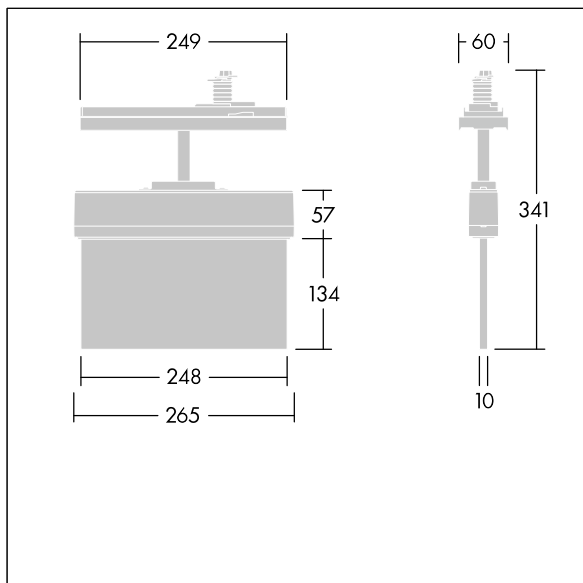

Voyager Style

THORN

96636579 VOYAGER STYLE 115 CON ECC WH

T_a -5 +30	IP20	IK03	CE	T_a 0 +35
-----------------	------	------	----	----------------

Voyager Style

Ultra slim LED escape sign luminaire; Luminaire for central emergency light supply, with circuit monitoring, without single monitoring of the luminaire; ; housing made of polycarbonate ; luminaire easy to install; supplied with a set of ISO 7010 mountable direction signs (left, right, up, down and blank) for viewing from a maximum distance of 23 m; mounting of signs with discrete mounting pins; zero maintenance thanks to LED technology; service life of 50,000 h at constant luminous flux; uniform backlighting of pictogram; luminance > 500 cd/m² in the white region; Power supply: 220/240 V AC; Luminaire input power: 5 W; degree of protection: IP20, class of protection: Class II electrical; Impact strength: Impact strength: IK03; Dimensions: 266 x 37 x 295 mm; weight: 0.8 kg

TLG_VYST_F_115_UP_CONTUS.jpg

TLG_VYST_M_115_CONTUS.wmf

All values marked with an * are rated values. Unless stated otherwise, the values apply to an ambient temperature of 25°C.

Thorn Lighting is constantly developing and improving its products. The right is reserved to change specifications without prior notification or public announcement.
© Thorn Lighting