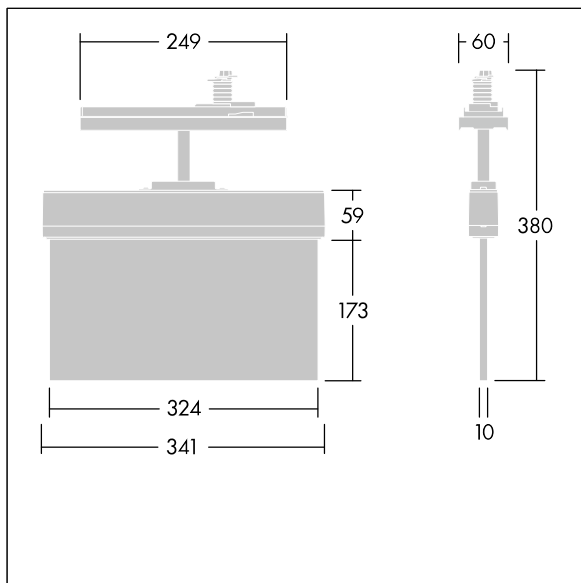

TLG_VYST_M_150_CONTUS.wmf