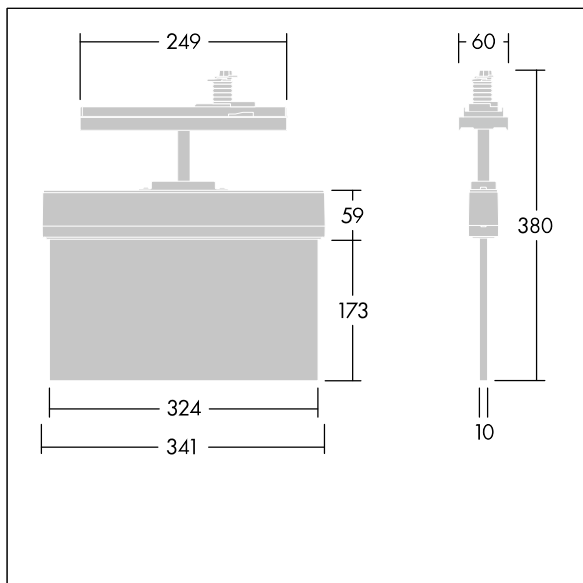

TLG_VYST_M_150_CONTUS.wmf

All values marked with an * are rated values. Unless stated otherwise, the values apply to an ambient temperature of 25°C.

Thorn Lighting is constantly developing and improving its products. The right is reserved to change specifications without prior notification or public announcement.
© Thorn Lighting