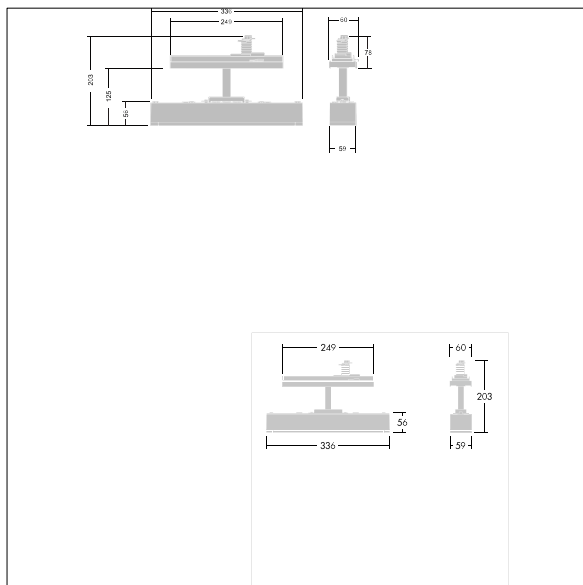

TLG_VOYO_M_CONTUS.wmf

All values marked with an * are rated values. Thorn uses tried and tested components from leading suppliers, however there may be isolated instances of technology-related failures of individual LEDs during the rated product lifetime. International standards set the tolerance in initial flux and connected load at $\pm 10\%$. Unless stated otherwise, the values apply to an ambient temperature of 25°C .

Thorn Lighting is constantly developing and improving its products. The right is reserved to change specifications without prior notification or public announcement.
© Thorn Lighting