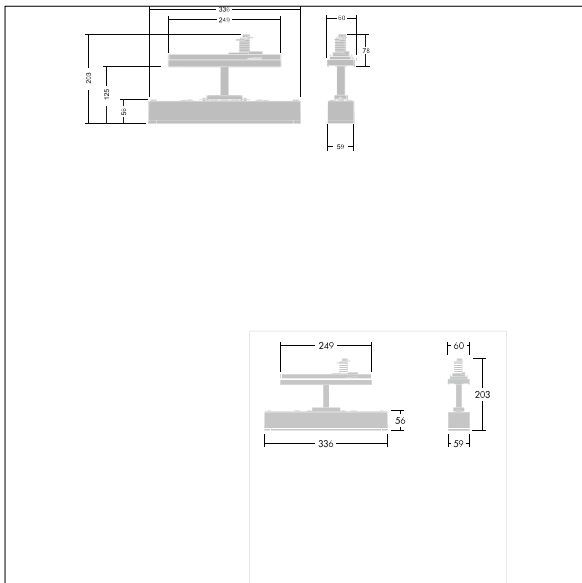

Voyager One

THORN

96636591 VOYAGER ONE P CON ANT ECD WH

IP20 IK03   T_a -10
+40

Voyager One

Slim IP20 LED emergency lighting luminaire; Luminaire for central emergency light supply, for single luminaire monitoring via DALI (DALI-2 certified), settable emergency light level; non-maintained and maintained mode possible; addressing also alternatively possible visually or via EZ-addressing; Cable length from emergency power source to last luminaire: 300 m; additional click-optics optimised for escape routes and open areas from higher mounting heights available; Click in legends for viewing from a maximum distance of 23 m and 30 m available to convert to escape sign luminaire; housing made of polycarbonate white; cover mode of transparent polycarbonate; Tool-less 'click' mounting; zero maintenance thanks to LED technology; service life of 50,000 h at constant luminous flux; Power supply: 220/240 V AC; Luminaire input power: 4.3 W; IP20; class of protection: SC2; Impact strength: IK03; Dimensions: 336 x 59 x 158 mm; weight: 0.52 kg

TLG_VOYO_F_CONTUS.jpg

TLG_VOYO_M_CONTUS.wmf

All values marked with an * are rated values. Thorn uses tried and tested components from leading suppliers, however there may be isolated instances of technology-related failures of individual LEDs during the rated product lifetime. International standards set the tolerance in initial flux and connected load at $\pm 10\%$. Unless stated otherwise, the values apply to an ambient temperature of 25°C.