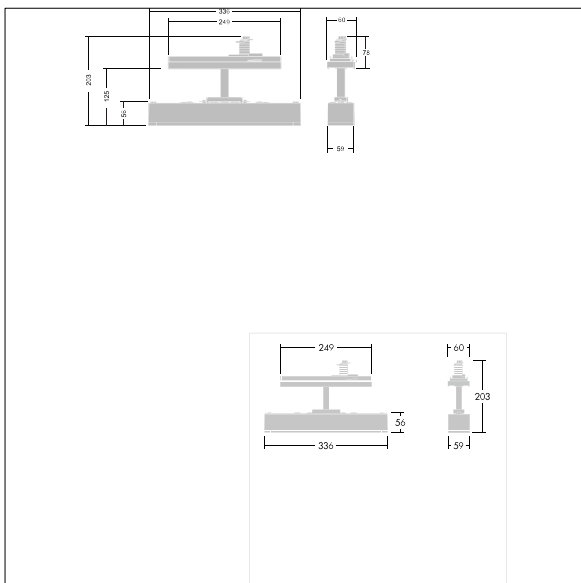

Voyager One

THORN

96636592 VOYAGER ONE P CON ANT ECP WH

IP20 IK03   T_a -10
+40

Voyager One

Slim IP20 LED emergency lighting luminaire; Luminaire for central emergency light supply, for single monitoring of the luminaire via Powerline in connection with the eBox System, settable emergency light level; non-maintained and maintained mode possible; ; Cable length from emergency power source to last luminaire: 300 m; additional click-optics optimised for escape routes and open areas from higher mounting heights available; Click in legends for viewing from a maximum distance of 23 m and 30 m available to convert to escape sign luminaire; housing made of polycarbonate white; cover mode of transparent polycarbonate; Tool-less 'click' mounting; zero maintenance thanks to LED technology; service life of 50,000 h at constant luminous flux; Power supply: 220/240 V AC; Luminaire input power: 4.2 W; IP20; class of protection: SC2; Impact strength: IK03; Dimensions: 336 x 59 x 158 mm; weight: 0.54 kg

TLG_VOYO_F_CONTUS.jpg

TLG_VOYO_M_CONTUS.wmf

All values marked with an * are rated values. Thorn uses tried and tested components from leading suppliers, however there may be isolated instances of technology-related failures of individual LEDs during the rated product lifetime. International standards set the tolerance in initial flux and connected load at $\pm 10\%$. Unless stated otherwise, the values apply to an ambient temperature of 25°C.