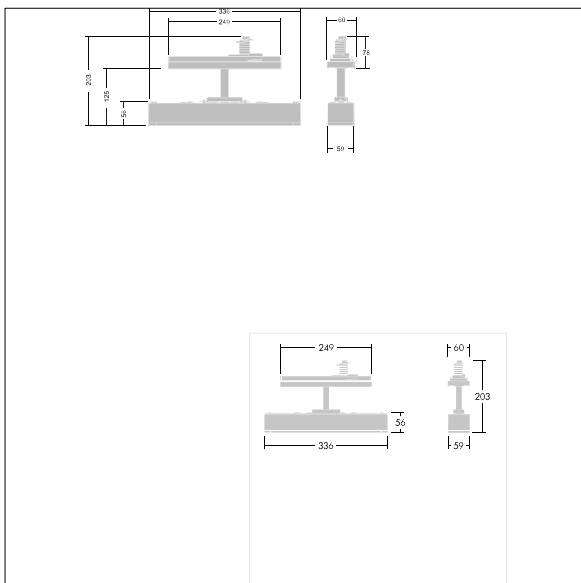

TLG_VOYO_M_CONTUS.wmf

All values marked with an * are rated values. Thorn uses tried and tested components from leading suppliers, however there may be isolated instances of technology-related failures of individual LEDs during the rated product lifetime. International standards set the tolerance in initial flux and connected load at $\pm 10\%$. Unless stated otherwise, the values apply to an ambient temperature of 25°C.

Thorn Lighting is constantly developing and improving its products. The right is reserved to change specifications without prior notification or public announcement.
© Thorn Lighting