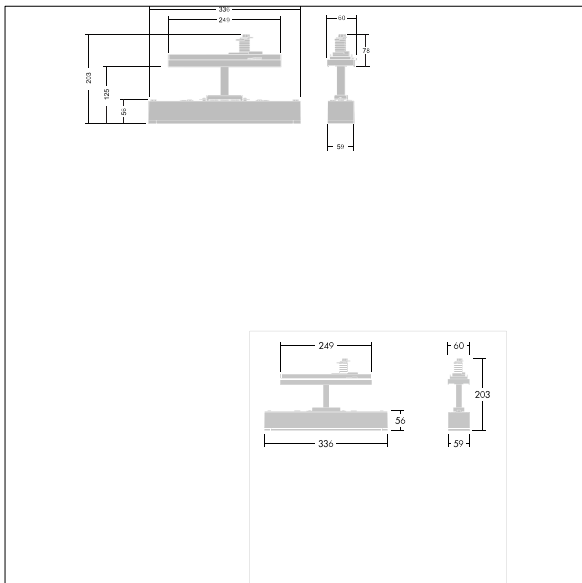

TLG_VOYO_M_CONTUS.wmf

All values marked with an * are rated values. Thorn uses tried and tested components from leading suppliers, however there may be isolated instances of technology-related failures of individual LEDs during the rated product lifetime. International standards set the tolerance in initial flux and connected load at $\pm 10\%$. Unless stated otherwise, the values apply to an ambient temperature of 25°C.

Thorn Lighting is constantly developing and improving its products. The right is reserved to change specifications without prior notification or public announcement.
© Thorn Lighting